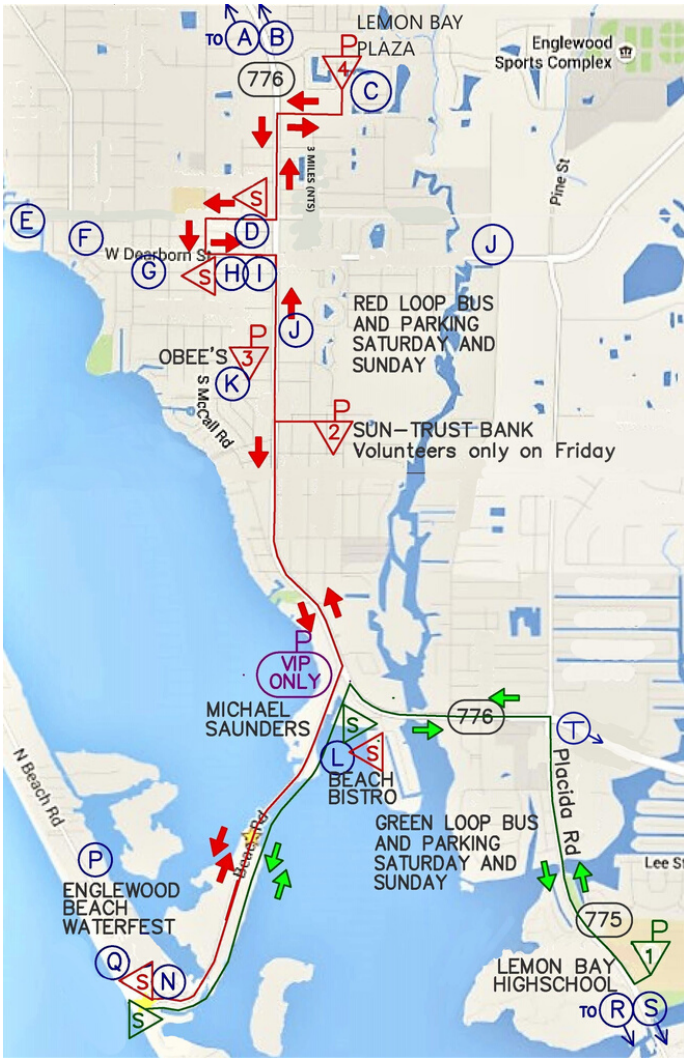

# BUS ROUTES | PARKING | TICKETS

	<b>Ticket Purchase Locations   Cash, Credit NO Checks</b>
	<b>RED Bus Route Stop &amp; Parking Saturday &amp; Sunday</b>
	<b>RED Bus Route Stop ONLY Saturday &amp; Sunday</b>
	<b>GREEN Bus Route Stop &amp; Parking Saturday &amp; Sunday</b>
	<b>GREEN Bus Route Stop ONLY Saturday &amp; Sunday</b>
	<b>GREEN Bus Route Stop ONLY Saturday &amp; Sunday</b>
	<b>VIP ONLY Bus Stop &amp; Parking Saturday &amp; Sunday</b>
	<b>Direction of Bus Travel Red &amp; Green Routes</b>

## BUS SCHEDULE

### VIP ONLY:

14 Passenger Vans run continually from 9am-10pm on Saturday & Sunday to/from Michael Saunders lot ONLY

**I Moose Lodge**

**J Englewood Chamber of Commerce**

**K Obee's**

**L Beach Road Bistro & Wine Bar**

**N Circle K**

**P The Waverly**

**Q Englewood Beach Waterfest**

**9am on Race Days | Online 24/7**